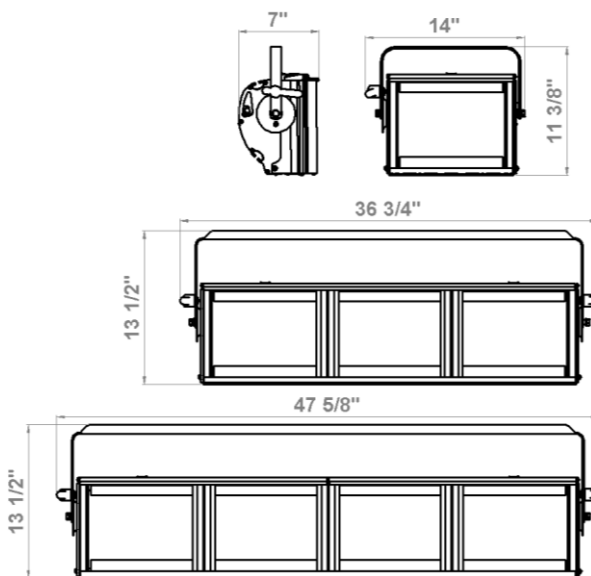

© Philips Group 2010
All rights reserved.

The Company reserves the right to make any variation in design or construction to the equipment described.
E&OE

PHILIPS
Selecon