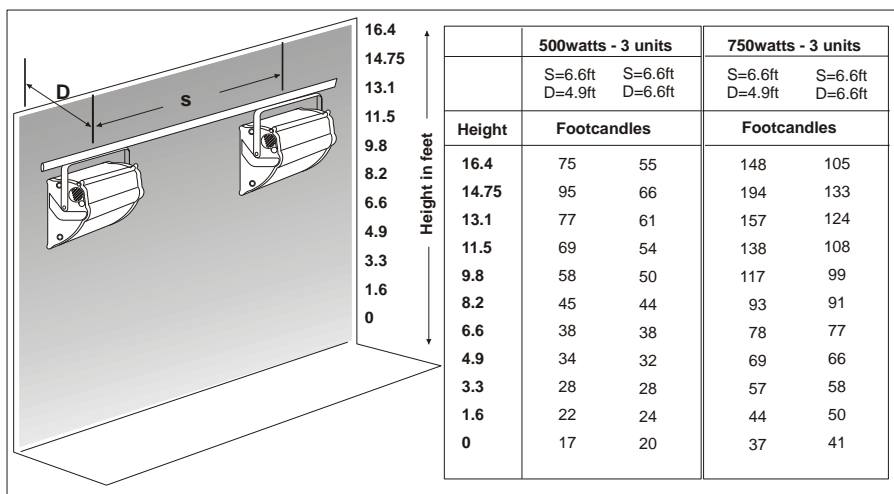

Photometric data

Tests conducted using standard R7 4 1/16" double-ended linear lamps: 500W & 750W 120V.

For Lux please multiply Fc by 10.7

Physical data

	1-Batten	3-Batten	4-Batten
Weight:	9lbs	23.5lbs	31lbs
Color frame size:	10 3/8" x 8"		AC supply cable: 36"
Included:	1-Batten - 1x color frame, 1x safety cable, 1x C-clamp and instruction sheet. 3-Batten and 4-Batten – 3x / 4x color frames, 2x safety cables, 2x C-clamps and instruction sheet.		