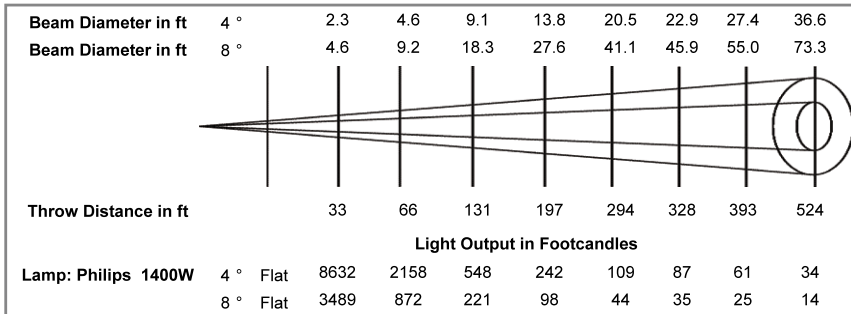

## Photometric Data

Tests conducted using the Philips 1400W lamp

Flat cd at 4° - 9,400,000      Flat cd at 8° - 3,800,000

100fc at 4° – 306ft              100fc at 8° – 195ft