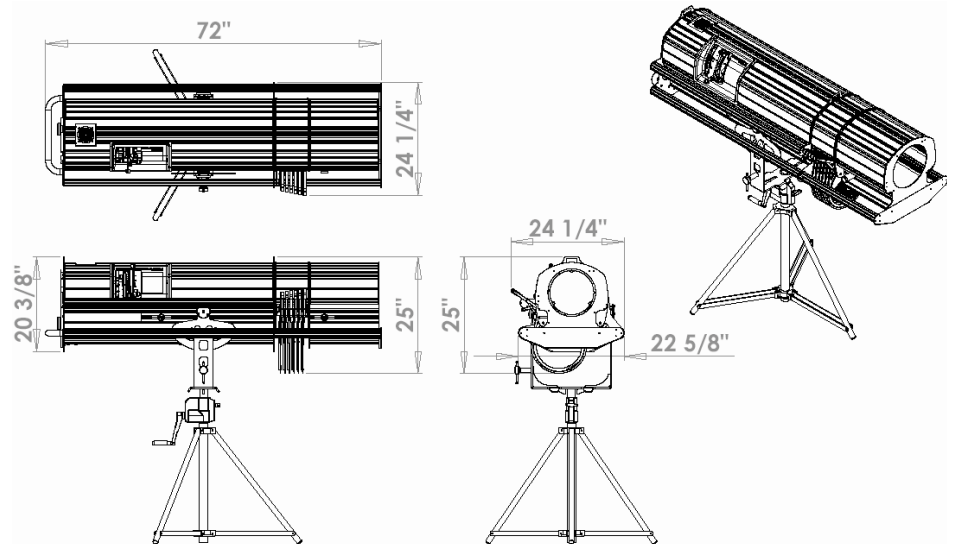

## Physical Data

**Fixture Weight including stand:** 238 lbs

**Without stand:** 210 lbs