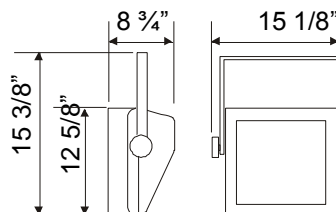

© Philips Group 2010

All rights reserved.

The Company reserves the right to make any variation in design or construction to the equipment described.
E&OE

PHILIPS
Selecon