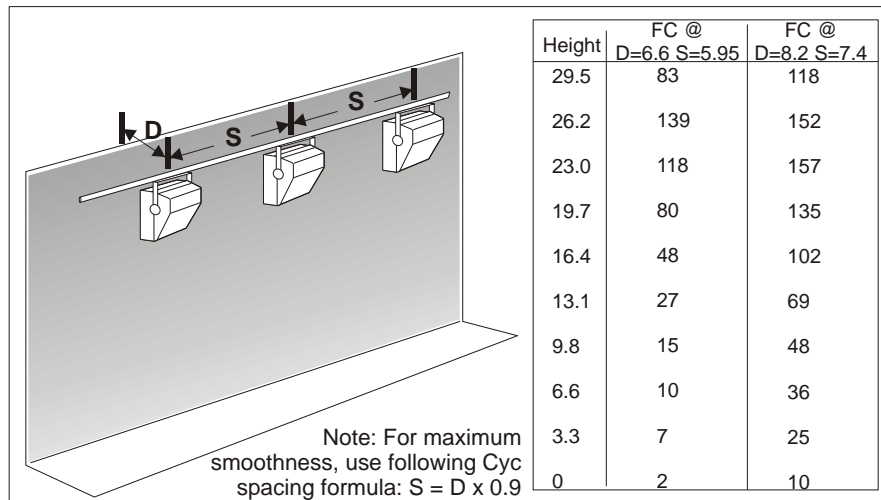

Photometric data

Tests conducted using a standard FFT Osram 1000W 120V linear lamp.

For Lux please multiply Fc by 10.7

North America

10911 Petal Street
Dallas, Texas 75238
Tel: +1 214 647 7880
Fax: +1 214 647 8030

267 5th Ave, 4th Floor
New York, NY 10016
Tel: +1 212 213 8219
Fax: +1 212 532 2593

New Zealand

19-21 Kawana Street
Northcote, Auckland 0627
Tel: +64 9 481 0100
Fax: +64 9 481 0101

Hong Kong

Room 6-10
20/F Delta House
3 On Yiu Street
Shatin, N.T.
Tel: +852 2757 3033
Fax: +852 2757 1767

European Service & Distribution Centre

Marssteden 152
Enschede 7547 TD
the Netherlands
Tel: +31 53 450 0424
Fax: +31 53 450 0425

231110NA

Physical data

Weights:

1-Batten: 18lb   3-Batten: 49lb 9oz

Color frame size: 12" x 12 3/8"

AC supply cable: 36"

Included: 1-batten: 1x color frame, 1x C-clamp and instruction sheet.
3-batten: 3x color frame, 2x C-clamp and instruction sheet.