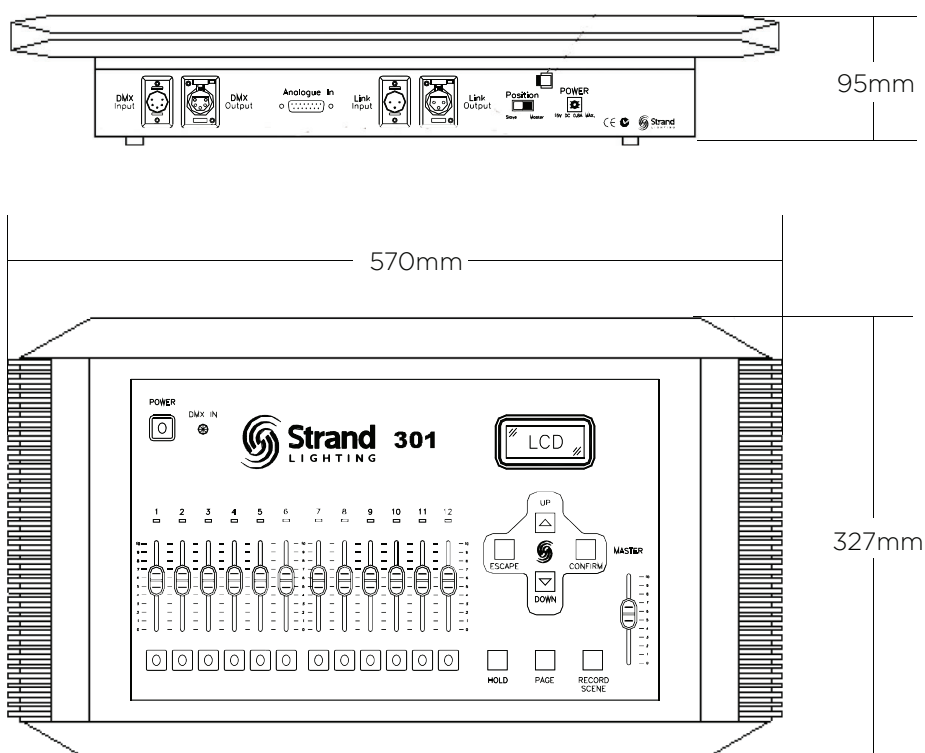

301 BACKUP CONSOLE

PORTABLE OR RACK MOUNTING CONTROL SYSTEM

The 301 console is a versatile multifunction console that may be used as a backup to any DMX512 lighting system and as a manual desk. It may also be used as a timed event controller. Capable of storing up to 144 cues on 12 memory pages, the 12 manual faders on the 301 offer simple and intuitive operation as a backup for any DMX512 lighting console. Unit may be used table top or rack mounted.

301 BACKUP CONSOLE

FEATURES

- Multi-function control system may be used as a Backup, Timed Event Controller or Manual Console
- Simple to program and set up
- Backup mode features 12 Pages of 12 Backup looks standard for a total of 144 Backup cues
- Time clock mode with 12 events ideal for Stage
- Manager panel applications
- 12 channel manual control with DMX512 patch
- 12 faders with master and page controls
- LCD display for set up and configuration
- 12 analog inputs
- DMX512 input indicator with audible failure warning
- Automatic DMX512 bypass on system failure
- Designed for table or rack mounting
- International power input cables provided with U.S., UK and Schuko connectors

301 BACKUP CONSOLE

POWER

Operating voltage 100-240V

CONNECTIVITY

DMX512 In / out 5-pin XLR connector

Analogue 12 contact closures

Link 3-pin XLR connector in / out

Power Cable and backup battery

L x W x H mm 570 x 327 x 95 in 22.4 x 12.9 x 3.7

WEIGHT

Console only kg 4.0 lb 8.8

WARRANTY & APPROBATIONS

Warranty 2 years

Approvals / Listings CE marked, UL, cUL listed

PRODUCT NAME

ORDER CODE