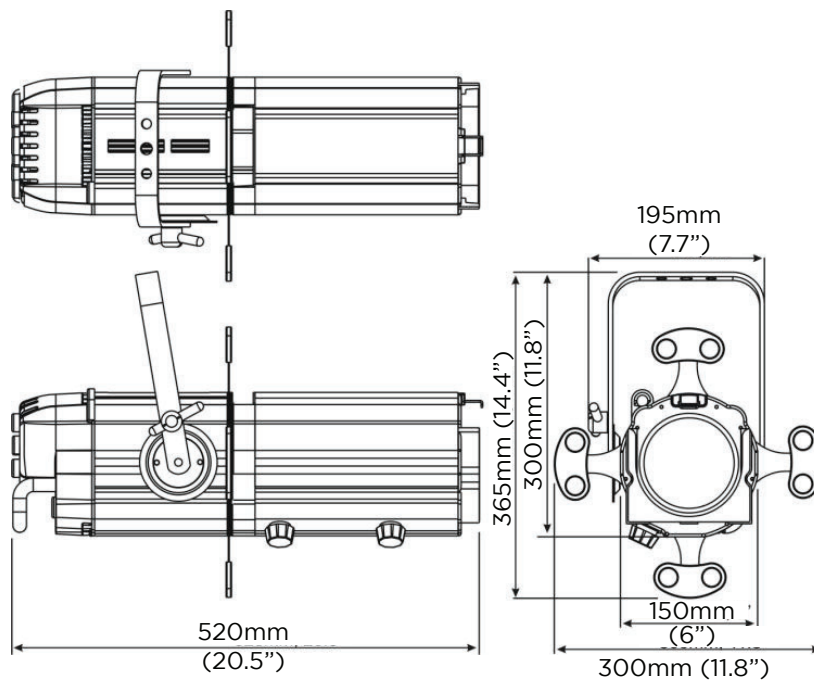

Selecon

ACCLAIM AXIAL ZOOMSPOT MKII

	120V		230V	
SOURCE				
Type	GLC	GLA	GKV	GLB
Wattage	575W	575Q	600W	600W
Average life (hrs)	400	1500	400	1500
OPTICAL PERFORMANCE				
Output lumens	15,000	13,500	15,000	13,000
BEAM				
Beam angle	18°-34° or 24°-44°			
POWER				
Operating voltage	100-240VAC			
Max wattage	575W		600W	
IMAGING				
Gobo type	M			
Gobo holder width	95.25mm / 3.75 in			
PHYSICALS				
IP Rating	IP20			
Finish	Black			
Construction	Machined aluminum, sheet metal, and molded engineering grade plastic components			
ENVIRONMENT				
	°C	°F	°C	°F
Ambient temperature	0-40	32-104	0-40	32-104
DIMENSIONS				
	mm	in	mm	in
H x W x L	356 x 300 x 520	14.4 x 11.8 x 20.5	356 x 300 x 520	11.8 x 14.4 x 20.5
WEIGHT				
	kg	lb	kg	lb
Net weight	5.7	12.5	5.7	12.5
WARRANTY & APPROBATIONS				
Warranty	2 years			
Approvals / Listings	ETL / cETL listed to UL 1573			

Selecon

ACCLAIM AXIAL ZOOMSPOT MKII

PHOTOMETRIC DATA - 120V

BEAM DIAMETER (ft)

18°	0	2.2	4.1	6.7	8.9	11.1	13.3	15.5	17.7
34°	0	4.3	7.9	12.8	17.1	21.4	25.7	30.0	34.2
24°	0	3.0	5.5	8.9	11.9	14.9	17.9	20.8	23.8
44°	0	5.7	10.5	17.0	22.6	28.3	33.9	39.6	45.3