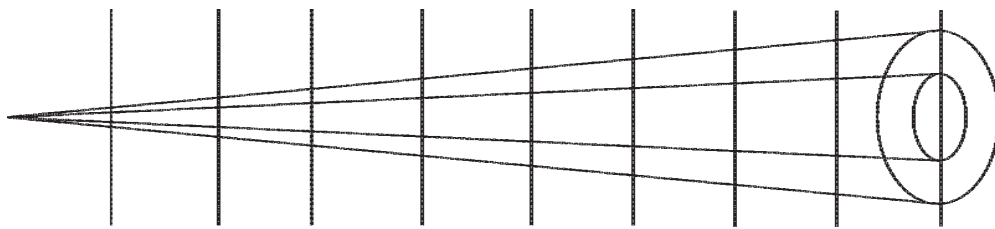

Selecon

ACCLAIM AXIAL ZOOMSPOT MKII

	120V		230V	
SOURCE				
Type	GLC	GLA	GKV	GLB
Wattage	575W	575Q	600W	600W
Average life (hrs)	400	1500	400	1500
OPTICAL PERFORMANCE				
Output lumens	15,000	13,500	15,000	13,000
BEAM				
Beam angle	18°-34° or 24°-44°			
POWER				
Operating voltage	100-240VAC			
Max wattage	575W		600W	
IMAGING				
Gobo type	M			
Gobo holder width	95.25mm / 3.75 in			
PHYSICALS				
IP Rating	IP20			
Finish	Black			
Construction	Machined aluminum, sheet metal, and molded engineering grade plastic components			
ENVIRONMENT				
	°C	°F	°C	°F
Ambient temperature	0-40	32-104	0-40	32-104
DIMENSIONS				
	mm	in	mm	in
H x W x L	356 x 300 x 520	14.4 x 11.8 x 20.5	356 x 300 x 520	11.8 x 14.4 x 20.5
WEIGHT				
	kg	lb	kg	lb
Net weight	5.7	12.5	5.7	12.5
WARRANTY & APPROBATIONS				
Warranty	2 years			
Approvals / Listings	ETL / cETL listed to UL 1573			

Selecon

ACCLAIM AXIAL ZOOMSPOT MKII

PHOTOMETRIC DATA - 120V

BEAM DIAMETER (ft)

18°	0	2.2	4.1	6.7	8.9	11.1	13.3	15.5	17.7
34°	0	4.3	7.9	12.8	17.1	21.4	25.7	30.0	34.2
24°	0	3.0	5.5	8.9	11.9	14.9	17.9	20.8	23.8
44°	0	5.7	10.5	17.0	22.6	28.3	33.9	39.6	45.3