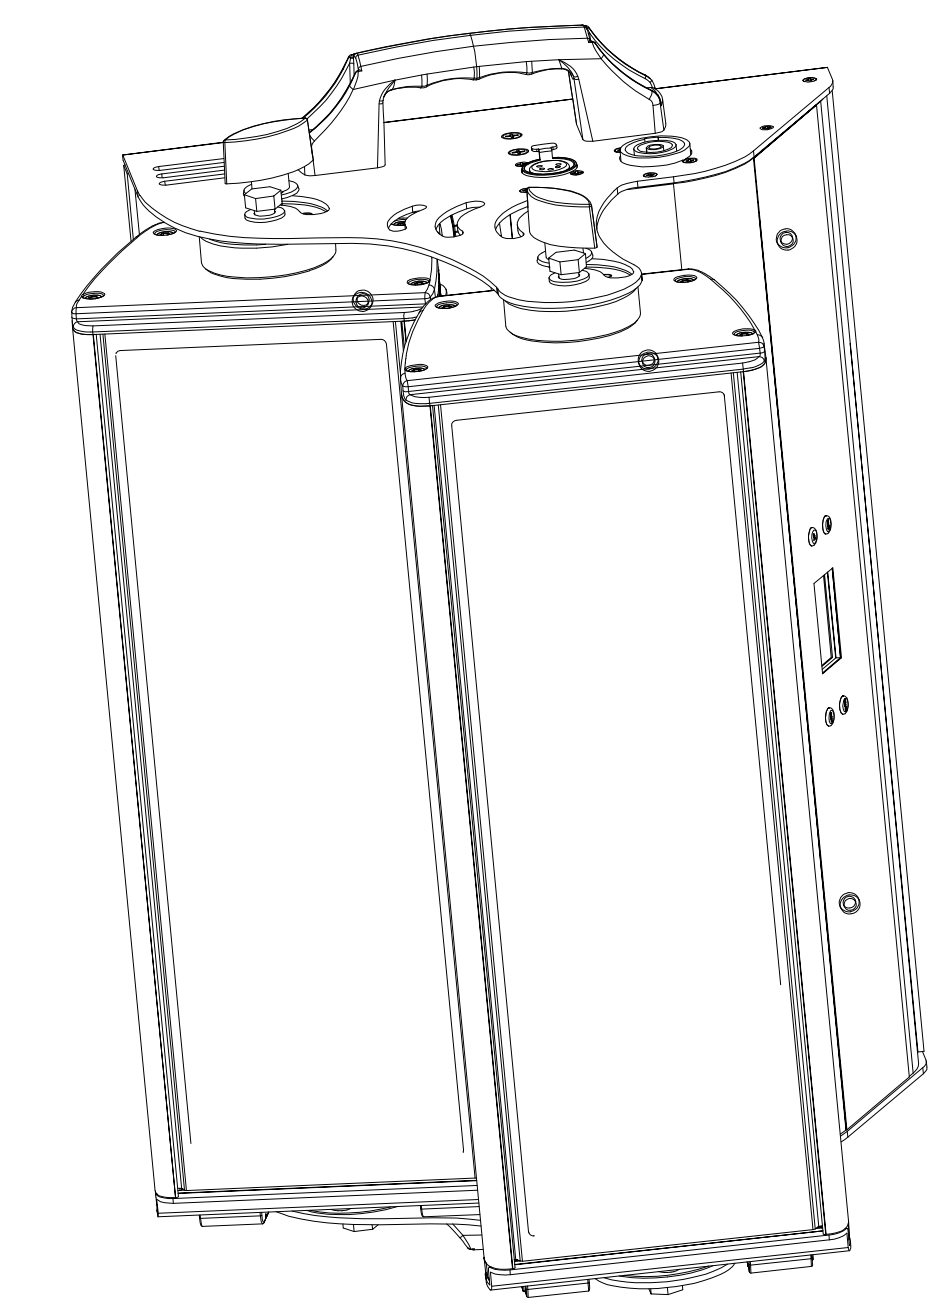

REVISIONS			DATE	APPD
REV	EC #	DESCRIPTION		
A		INITIAL RELEASE		

Strand Lighting

STUNTY ENTERTAINMENT LIGHTING
10911 PETAH ST., DALLAS, TX 75238

CDDA LED FC, FULL COLDR MIXING

TOLERANCE TABLE		N/A	
MATERIAL			
FINISH			
DRAWN BY		DATE	
CHECKED BY		DATE	
MATERIALS PARTS AND PRODUCTS MUST COMPLY WITH THE ENVIRONMENTAL REQUIREMENTS OF PA11025000000		ALL DIMENSIONS ARE IN INCHES UNLESS NOTED OTHERWISE. RADIUS AND ALL BURNS AND SHARP EDGES.	
SIZE	REVISION	DRAWING NUMBER	AUTOCAD LT 2017 SHEET 1 OF 1
D	A	64509-001	
NOTICE:		INFORMATION AND DESIGN DISCLOSED ON THIS DOCUMENT ARE CONSIDERED PROPRIETARY AND SHALL NOT BE REPRODUCED OR DISCLOSED WITHOUT WRITTEN CONSENT. STUNTY ENTERTAINMENT LIGHTING. ALL RIGHTS RESERVED.	
NEXT ASSY			