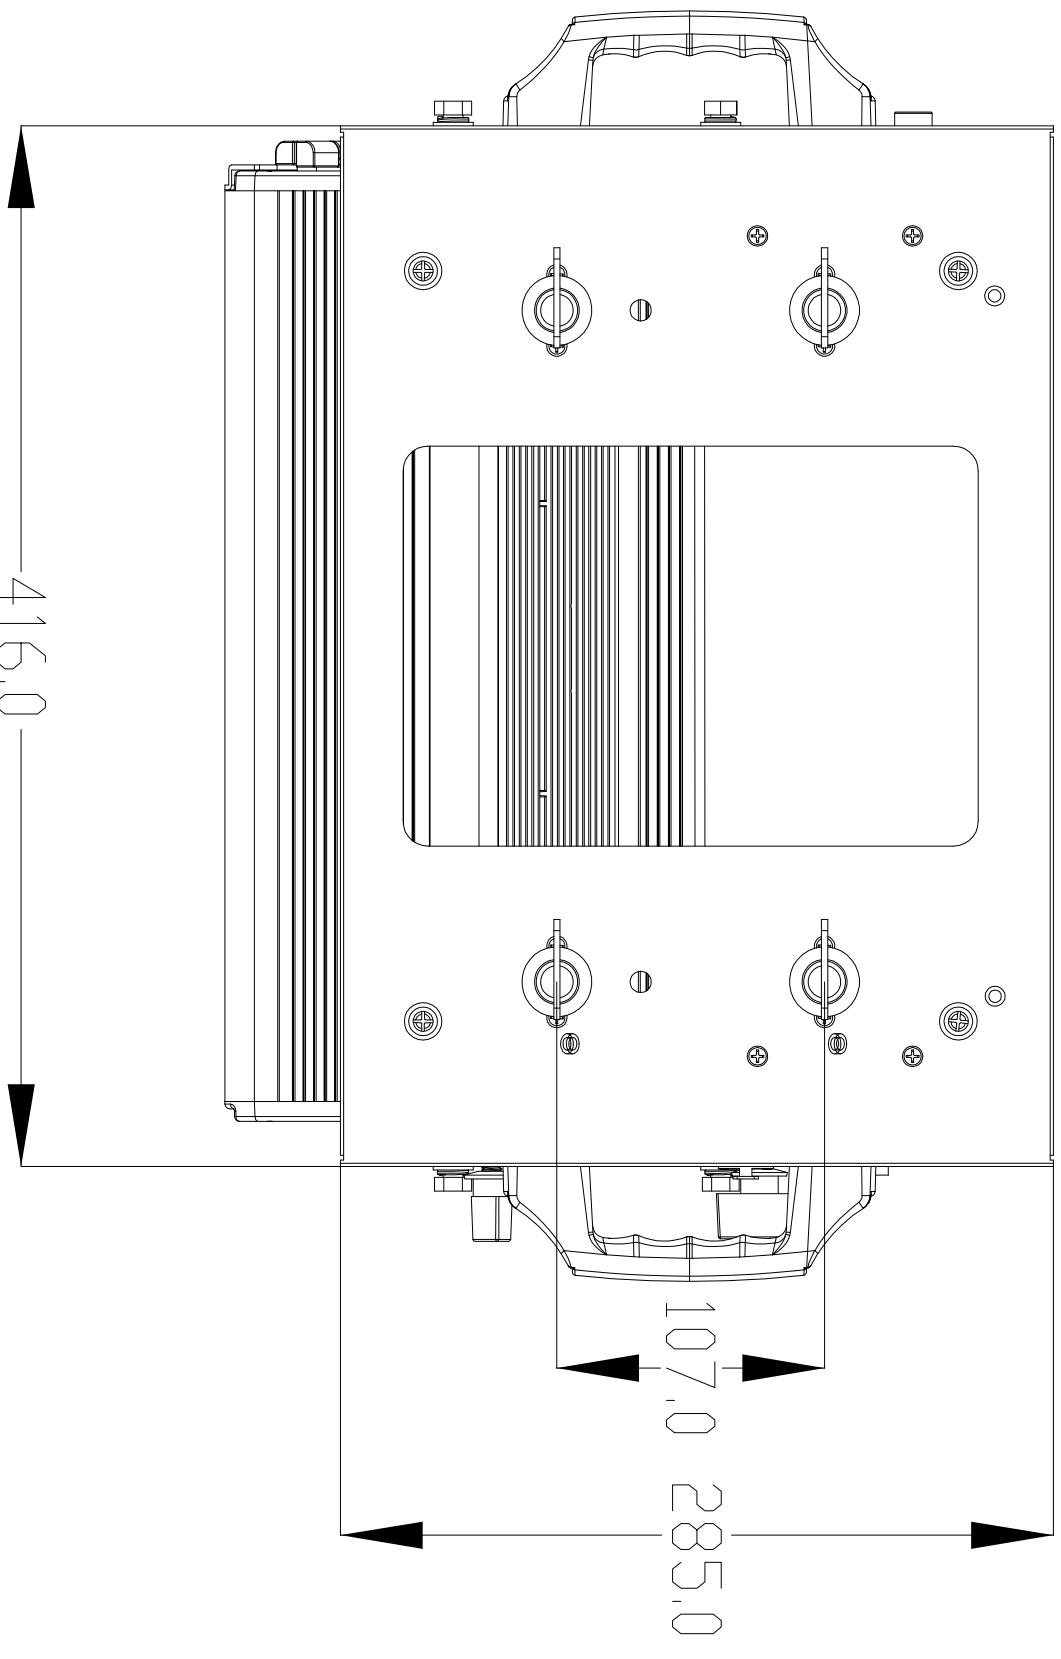

REVISIONS			DATE	APPD
REV	EC #	DESCRIPTION		
A		INITIAL RELEASE		

Strand Lighting

STUNTY ENTERTAINMENT LIGHTING
10911 PETAH ST., DALLAS, TX 75238

CDDA LED FC, FULL COLDR MIXING

TOLERANCE TABLE		N/A	
MATERIAL			
FINISH			
DRAWN BY		DATE	
CHECKED BY		DATE	
MATERIALS PARTS AND PRODUCTS MUST COMPLY WITH THE ENVIRONMENTAL REQUIREMENTS OF PA11025000000		ALL DIMENSIONS ARE IN INCHES UNLESS NOTED OTHERWISE. RADIUS AND ALL BURNS AND SHARP EDGES.	
SIZE	REVISION	DRAWING NUMBER	AUTOCAD LT 2017 SHEET 1 OF 1
D	A	64509-001	
NOTICE:		INFORMATION AND DESIGN DISCLOSED ON THIS DOCUMENT ARE CONSIDERED PROPRIETARY AND SHALL NOT BE REPRODUCED OR DISCLOSED WITHOUT WRITTEN CONSENT. STUNTY ENTERTAINMENT LIGHTING. ALL RIGHTS RESERVED.	
NEXT ASSY			

4

3

2

1

4

3

2

1