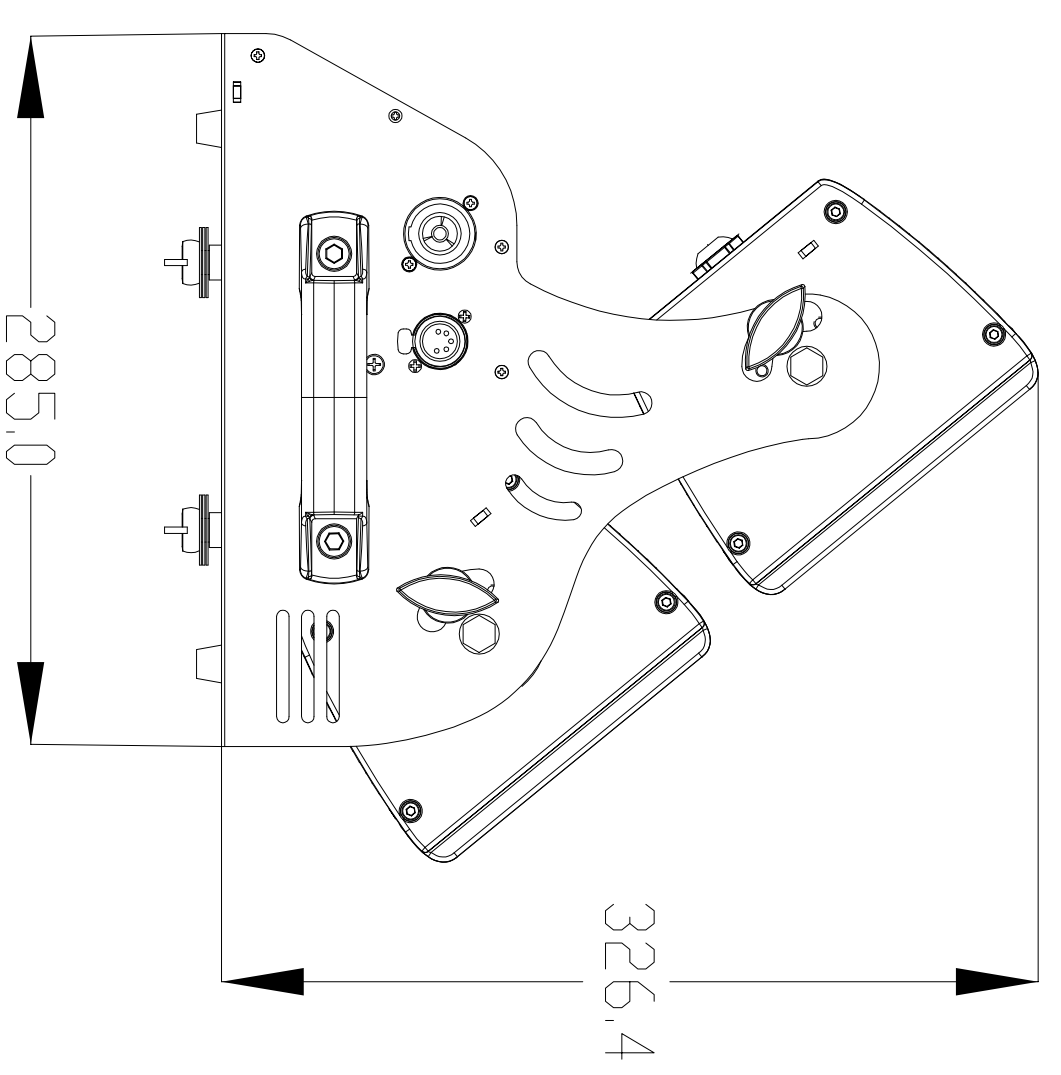

REVISIONS			DATE	APPD
REV	EC #	DESCRIPTION		
A		INITIAL RELEASE		

Strand Lighting

STUNTY ENTERTAINMENT LIGHTING
10911 PETAH ST., DALLAS, TX 75238

CDDA LED FC, FULL COLDR MIXING

TOLERANCE TABLE		N/A	
MATERIAL			
FINISH			
DRAWN BY		DATE	
CHECKED BY		DATE	
MATERIALS PARTS AND PRODUCTS MUST COMPLY WITH THE ENVIRONMENTAL REQUIREMENTS OF PA11025000000		ALL DIMENSIONS ARE IN INCHES UNLESS NOTED OTHERWISE. RADIUS AND ALL BURNS AND SHARP EDGES.	
SIZE	REVISION	DRAWING NUMBER	AUTOCAD LT 2017 SHEET 1 OF 1
D	A	64509-001	
NOTICE:		INFORMATION AND DESIGN DISCLOSED ON THIS DOCUMENT ARE CONSIDERED PROPRIETARY AND SHALL NOT BE REPRODUCED OR DISCLOSED WITHOUT WRITTEN CONSENT. STUNTY ENTERTAINMENT LIGHTING. ALL RIGHTS RESERVED.	
NEXT ASSY			

4

3

2

1

4

3

2

1