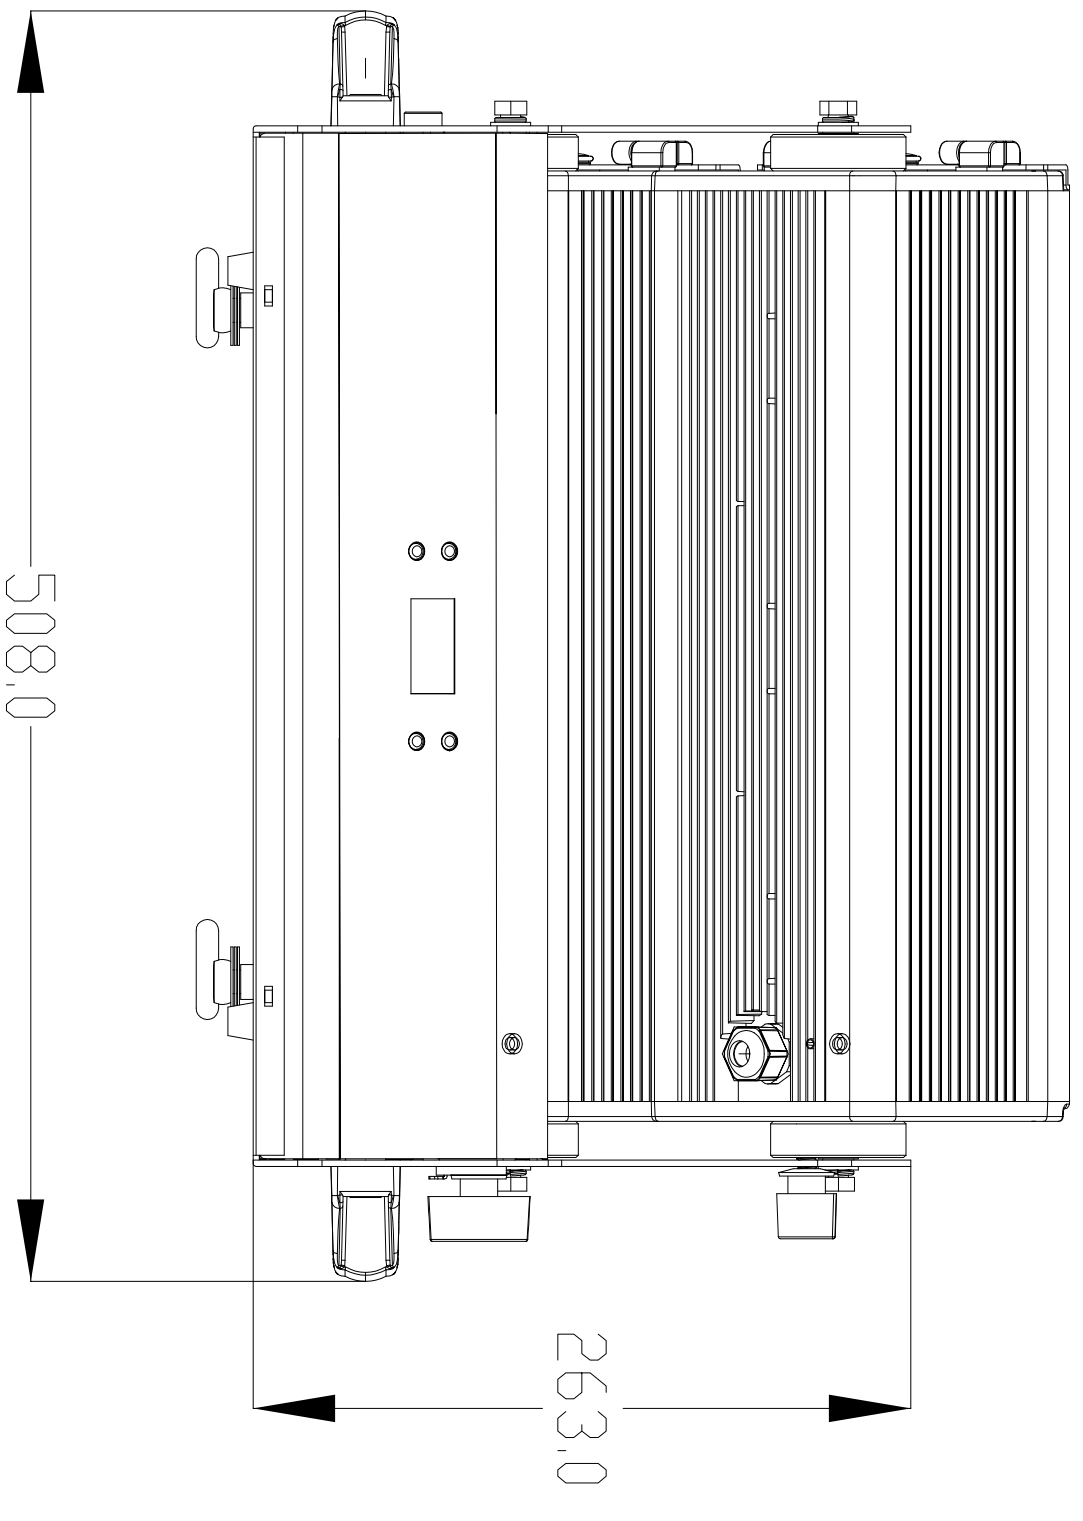

REVISIONS			DATE	APPD
REV	EC #	DESCRIPTION		
A		INITIAL RELEASE		

Strand Lighting

STUNTY ENTERTAINMENT LIGHTING
10911 PETAH ST., DALLAS, TX 75238

CDDA LED FC, FULL COLDR MIXING

TOLERANCE TABLE		N/A	
MATERIAL			
FINISH			
DRAWN BY		DATE	
CHECKED BY		DATE	
MATERIALS PARTS AND PRODUCTS MUST COMPLY WITH THE ENVIRONMENTAL REQUIREMENTS OF PA11025000000		ALL DIMENSIONS ARE IN INCHES UNLESS NOTED OTHERWISE. RADIUS AND ALL BURNS AND SHARP EDGES.	
SIZE	REVISION	DRAWING NUMBER	AUTOCAD LT 2017 SHEET 1 OF 1
D	A	64509-001	
NOTICE:		INFORMATION AND DESIGN DISCLOSED ON THIS DOCUMENT ARE CONSIDERED PROPRIETARY AND SHALL NOT BE REPRODUCED OR DISCLOSED WITHOUT WRITTEN CONSENT. STUNTY ENTERTAINMENT LIGHTING. ALL RIGHTS RESERVED.	
NEXT ASSY			