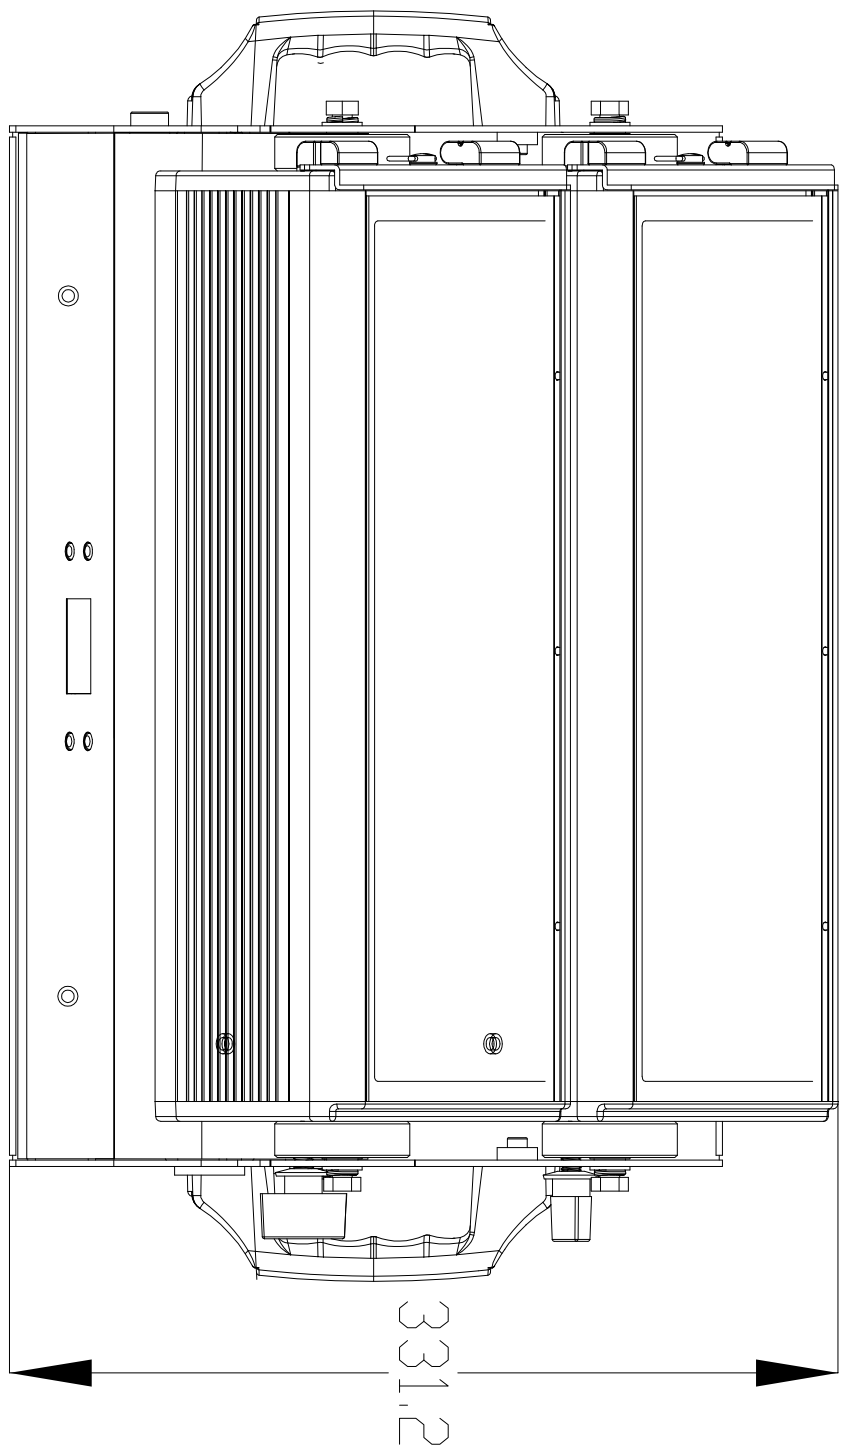

REVISIONS			DATE	APPD
REV	EC #	DESCRIPTION		
A		INITIAL RELEASE		

Strand Lighting

STUNTY ENTERTAINMENT LIGHTING
10911 PETAH ST., DALLAS, TX 75238

CDDA LED FC, FULL COLDR MIXING

TOLERANCE TABLE		N/A	
MATERIAL			
FINISH			
DRAWN BY		DATE	
CHECKED BY		DATE	
MATERIALS PARTS AND PRODUCTS MUST COMPLY WITH THE ENVIRONMENTAL REQUIREMENTS OF PA11025000000		ALL DIMENSIONS ARE IN INCHES UNLESS NOTED OTHERWISE. RADIUS AND ALL BURNS AND SHARP EDGES.	
SIZE	REVISION	DRAWING NUMBER	AUTOCAD LT 2017 SHEET 1 OF 1
D	A	64509-001	
NOTICE:		INFORMATION AND DESIGN DISCLOSED ON THIS DOCUMENT ARE CONSIDERED PROPRIETARY AND SHALL NOT BE REPRODUCED OR DISCLOSED WITHOUT WRITTEN CONSENT. STUNTY ENTERTAINMENT LIGHTING. ALL RIGHTS RESERVED.	
NEXT ASSY			