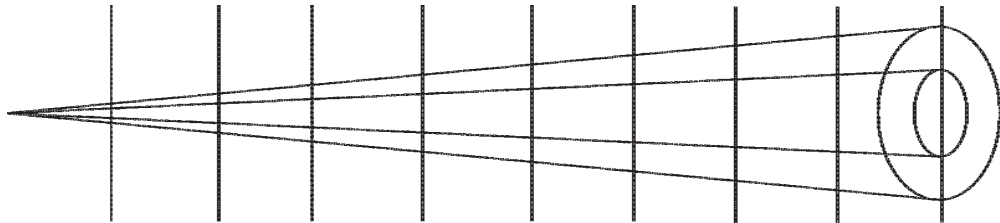

Selecon

RAMA 175 HP PC

SOURCE		
Type	80V	
Wattage (max)	1200	
Average life (hrs)	300	
OPTICAL PERFORMANCE		
Output lumens	27,500	
BEAM	7°	50°
Peak candela	261,000	18,750
LENS		
Length	150mm	
POWER		
Operating voltage	100-240VAC	
Wattage	1.2.0kW	
PHYSICALS		
Finish	Black	
Construction	Aluminium extrusion and moulded engineering plastics	
DIMENSIONS		
	mm	in
H x W x D	405 x 290 x 370	15.9 x 11.4 x 14.6
WEIGHT		
	kg	lb
Net weight	5.3	11.7
WARRANTY & APPROBATIONS		
Warranty	3 years	
Approvals / Listings	CE	

Selecon

RAMA 175 HP PC

BEAM DIAMETER (m)

4.5°	0	0.2	0.3	0.5	0.6	0.8	0.9	1.1	1.3
62°	0	2.4	4.8	7.2	9.6	12.0	14.4	16.8	19.2

THROW DISTANCE (m)

	0	2	4	6	8	10	12	14	16
LIGHT OUTPUT (LUX)									
Spot		85500	21375	9500	5344	3420	2375	1745	1336
Flood		3552	888	395	222	142	99	72	56