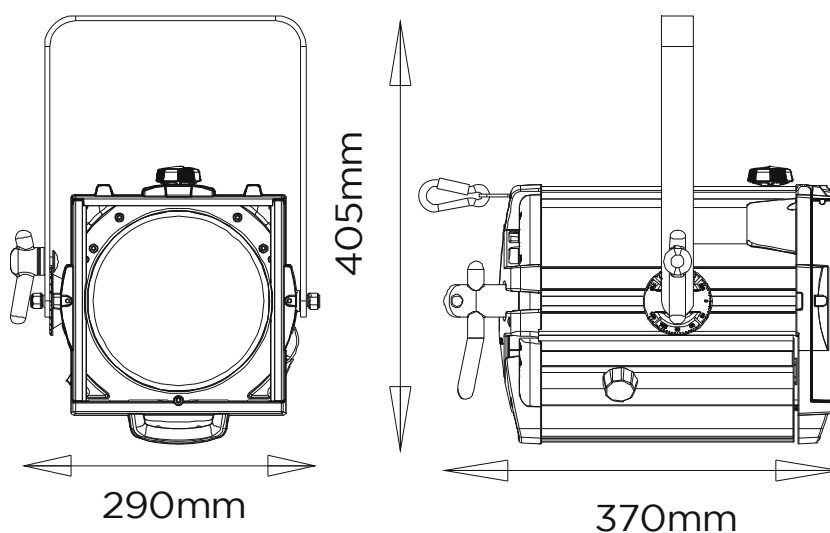

Selecon

RAMA 175 HP PC

The Rama High Performance 175 PC (1.0kW / 1.2kW, 175mm lens) provides an adjustable cone of light has a soft edge and is easily blended with adjacent beams to provide even illumination.

The custom designed PC lens produces outstanding light output and unmatched beam quality, similar to a profile beam with 114 Hamburg Frost.

Selecon

RAMA 175 HP PC

FEATURES

- Custom lens delivers up to 50% more light, and unmatched beam quality
- Integrated safety bond rated for the fitting; maximum free length = 830mm.
- Adjustable yoke balance point
- 'Swing-down' door for easy access to lamp or cleaning. Disconnects the mains power supply on opening
- Smooth 'posi-slide' focus system, no metal to metal contact
- Constructed of aluminium extrusion and moulded engineering plastics
- Cooler operation due to use of engineering plastics on front (colour frame mount) and rear of luminaire
- Heat-insulated rear grab-handle which doubles as handy storage for the 1m cable length
- Tilt and focus scale is in real degrees allowing for accurate WSYIWYG implementation

Selecon

RAMA 175 HP PC

SOURCE		
Type	80V	
Wattage (max)	1200	
Average life (hrs)	300	
OPTICAL PERFORMANCE		
Output lumens	27,500	
BEAM	7°	50°
Peak candela	261,000	18,750
LENS		
Length	150mm	
POWER		
Operating voltage	100-240VAC	
Wattage	1.2.0kW	
PHYSICALS		
Finish	Black	
Construction	Aluminium extrusion and moulded engineering plastics	
DIMENSIONS		
	mm	in
H x W x D	405 x 290 x 370	15.9 x 11.4 x 14.6
WEIGHT		
	kg	lb
Net weight	5.3	11.7
WARRANTY & APPROBATIONS		
Warranty	3 years	
Approvals / Listings	CE	

Selecon

RAMA 175 HP PC

BEAM DIAMETER (m)

4.5°	0	0.2	0.3	0.5	0.6	0.8	0.9	1.1	1.3
62°	0	2.4	4.8	7.2	9.6	12.0	14.4	16.8	19.2

THROW DISTANCE (m)

	0	2	4	6	8	10	12	14	16
LIGHT OUTPUT (LUX)									
Spot		85500	21375	9500	5344	3420	2375	1745	1336
Flood		3552	888	395	222	142	99	72	56