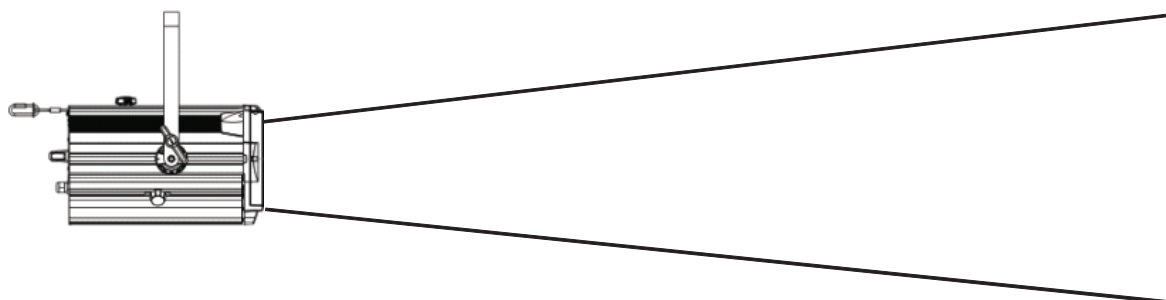

Selecon

RAMA LED FRESNEL

BEAM DIAMETER (m)

7°	0	0.2	0.5	0.7	1	1.2
50°	0	1.9	3.7	5.6	7.5	9.3

THROW DISTANCE (m)

	0	2	4	6	8	10
CENTRAL ILLUMINATION (LUX)						
7°		2,119	530	235	132	85
50°		173	43	19	11	7

PRODUCT NAME

ORDER CODE

Rama 175 LED Fresnel 3100K

16RAFR175LED3100MO

Rama 175 LED Fresnel 5600K

16RAFR175LED5600MO

Rama barndoor

20BDRA

© 2018 Signify Holding. All rights reserved.

All trademarks are owned by Signify Holding or their respective owners. The information provided herein is subject to change, without notice. Signify does not give any representation or warranty as to the accuracy or completeness of the information included herein and shall not be liable for any action in reliance thereon. The information presented in this document is not intended as any commercial offer and does not form part of any quotation or contract, unless otherwise agreed by Signify. Data subject to change.

Ref: 16RAFR175LED3100MO-100-00