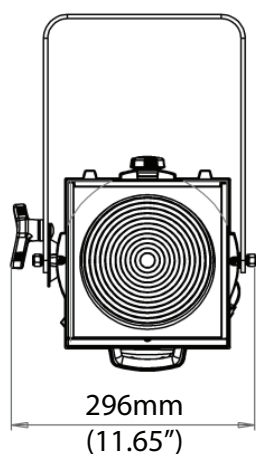

## RAMA LED FRESNEL

SOURCE		
Type	Philips Rebel Lumuled LED	
Wattage	120W	
OPTICAL PERFORMANCE		
Output lumens	3,100K	5,600k
Output CRI	90 minimum, 96 typical	
BEAM		
Beam angle	18°-34° or 24°-44° depending on lens option	
POWER		
Operating voltage	100-240VAC	
Max wattage	120W	
Current	1.04A @ 230V	
PHYSICALS		
Finish	Black	
Construction	Formed steel assembly	
DIMENSIONS		
	mm	in
H x W x D	434 x 296 x 431	17.1 x 11.65 x 17
WEIGHT		
	kg	lb
Net weight	8.4	18.6
WARRANTY & APPROBATIONS		
Warranty	3 years	
Approvals / Listings	cETLus Listed, CE and C-Tick Mark	

### BEAM DIAMETER (m)

<b>7°</b>	0	0.2	0.5	0.7	1	1.2
<b>50°</b>	0	1.9	3.7	5.6	7.5	9.3