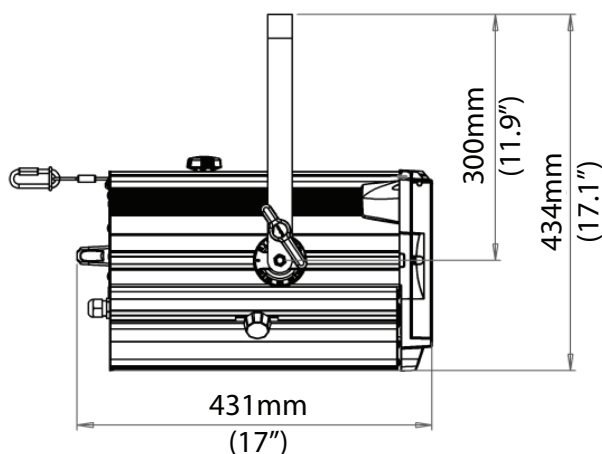

## RAMA LED FRESNEL

SOURCE		
Type	Philips Rebel Lumuled LED	
Wattage	120W	
OPTICAL PERFORMANCE		
Output lumens	3,100K	5,600k
Output CRI	90 minimum, 96 typical	
BEAM		
Beam angle	18°-34° or 24°-44° depending on lens option	
POWER		
Operating voltage	100-240VAC	
Max wattage	120W	
Current	1.04A @ 230V	
PHYSICALS		
Finish	Black	
Construction	Formed steel assembly	
DIMENSIONS		
	mm	in
H x W x D	434 x 296 x 431	17.1 x 11.65 x 17
WEIGHT		
	kg	lb
Net weight	8.4	18.6
WARRANTY & APPROBATIONS		
Warranty	3 years	
Approvals / Listings	cETLus Listed, CE and C-Tick Mark	