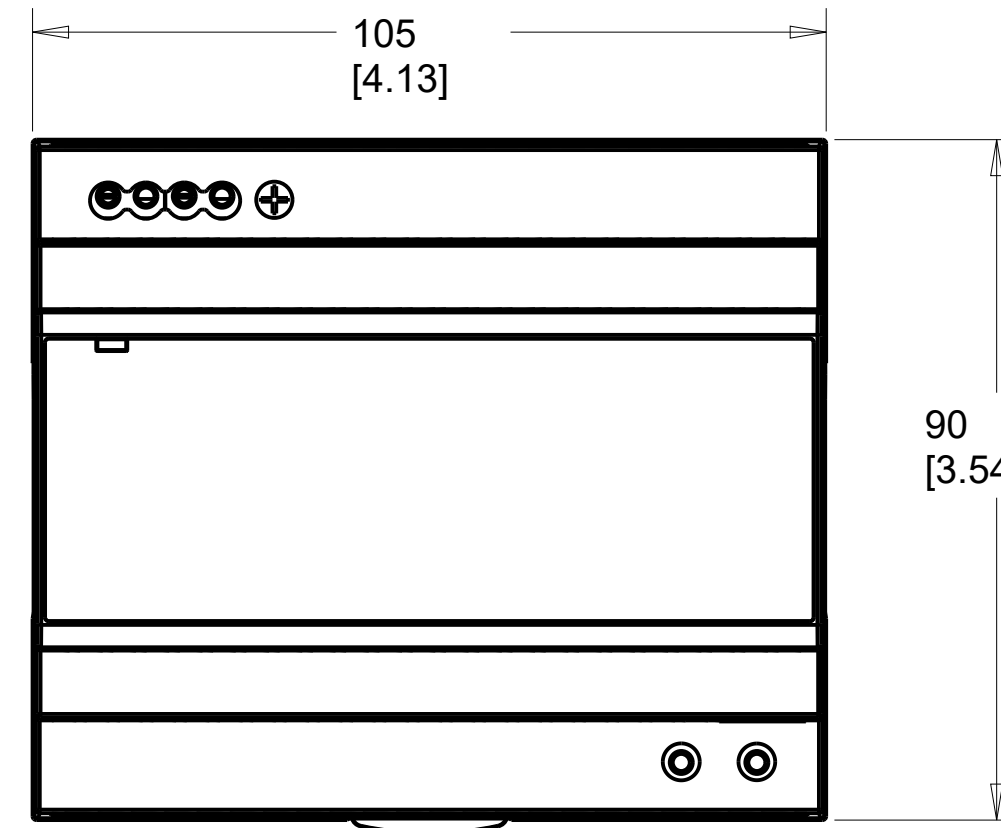

C

B

B

A

A

NOTES:
 1. DIMENSION UNITS ARE MM/[IN].
 2. MOUNTS TO STANDARD TS35/7.5 DIN RAIL AND UTILIZES 6 SU.
 3. ALLOW ROOM ABOVE AND BELOW THE UNIT WHEN MOUNTING FOR CABLE/WIRE ROUTING.

		VISION.NET DIN RAIL PSU 24VDC 150W (120-277)			
		OUTLINE DIMENSION DRAWING			
Vari-Lite, LLC 10911 PETAL ST. DALLAS, TX 75238	DATE 2/21	SIZE D	REVISION A	DRAWING NUMBER 53906-301	
© 2020 SIGNIFY HOLDING. ALL RIGHTS RESERVED		SCALE 1.00	CREO 3.0	SHEET 1	OF 1