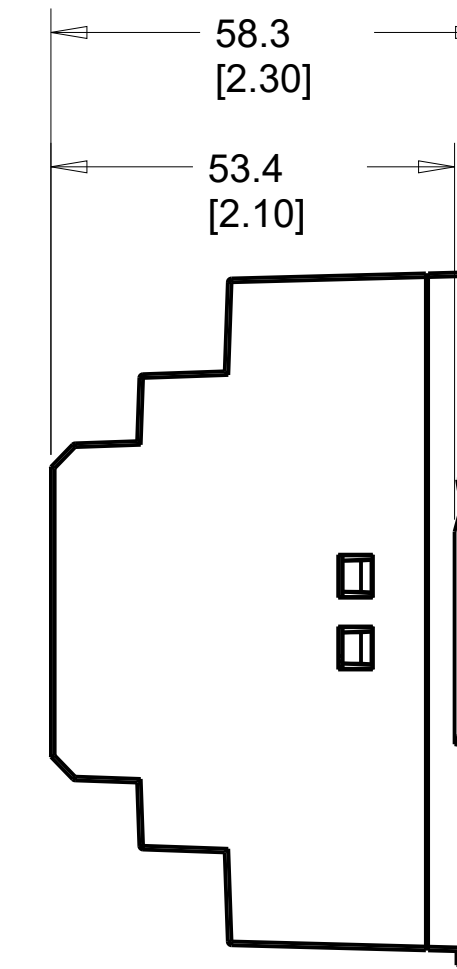

4

1

3

2

1

D

D

C

C

B

B

A

A

NOTES:
 1. DIMENSION UNITS ARE MM/[IN].
 2. MOUNTS TO STANDARD TS35/7.5 DIN RAIL AND UTILIZES 6 SU.
 3. ALLOW ROOM ABOVE AND BELOW THE UNIT WHEN MOUNTING FOR CABLE/WIRE ROUTING.

		VISION.NET DIN RAIL PSU 24VDC 150W (120-277)			
		OUTLINE DIMENSION DRAWING			
Vari-Lite, LLC 10911 PETAL ST. DALLAS, TX 75238	DATE 2/21	SIZE D	REVISION A	DRAWING NUMBER 53906-301	
© 2020 SIGNIFY HOLDING. ALL RIGHTS RESERVED		SCALE 1.00	CREO 3.0	SHEET 1	OF 1