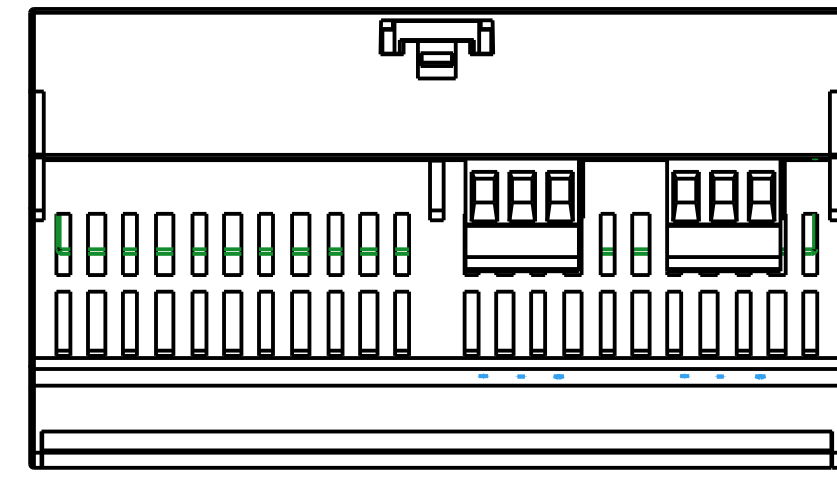

C

B

B

A

A

NOTES:
 1. DIMENSION UNITS ARE MM/[IN].
 2. MOUNTS TO STANDARD TS35/7.5 DIN RAIL AND UTILIZES 6 SU.
 3. ALLOW ROOM ABOVE AND BELOW THE UNIT WHEN MOUNTING FOR CABLE/WIRE ROUTING.

		GATEWAY 4-PORT DMX MODULE OUTLINE DIMENSION DRAWING			
		Vari-Lite, LLC 10911 PETAL ST. DALLAS, TX 75238	DATE 7/21	SIZE D	REVISION A
© 2020 SIGNIFY HOLDING. ALL RIGHTS RESERVED		SCALE	1.00	CREO 3.0	SHEET 1 OF 1