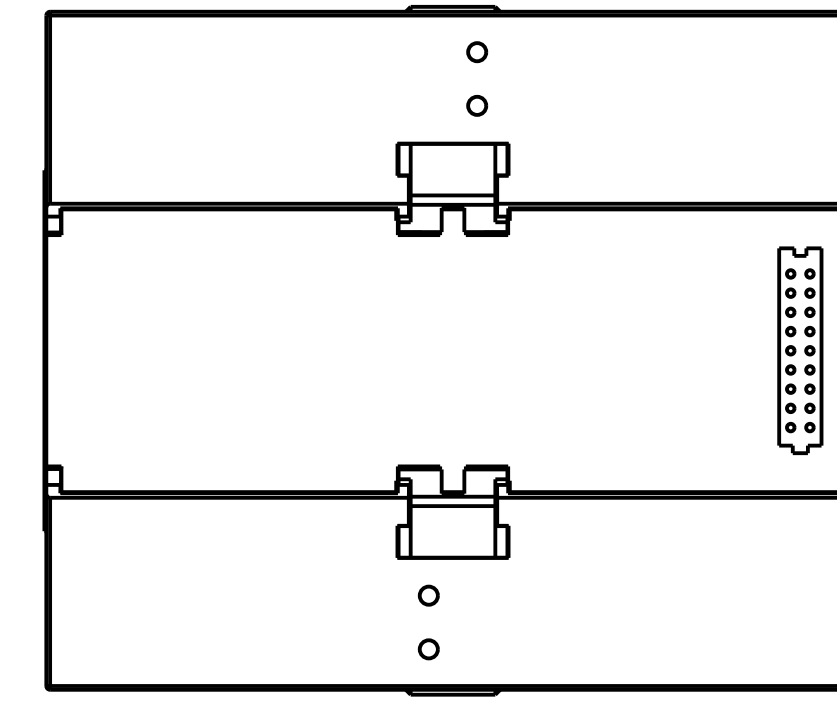

4

1

3

2

1

D

D

C

C

B

B

A

A

NOTES:
 1. DIMENSION UNITS ARE MM/[IN].
 2. MOUNTS TO STANDARD TS35/7.5 DIN RAIL AND UTILIZES 6 SU.
 3. ALLOW ROOM ABOVE AND BELOW THE UNIT WHEN MOUNTING FOR CABLE/WIRE ROUTING.

		GATEWAY 4-PORT DMX MODULE OUTLINE DIMENSION DRAWING			
		Vari-Lite, LLC 10911 PETAL ST. DALLAS, TX 75238	DATE 7/21	SIZE D	REVISION A
© 2020 SIGNIFY HOLDING. ALL RIGHTS RESERVED		SCALE	1.00	CREO 3.0	SHEET 1 OF 1