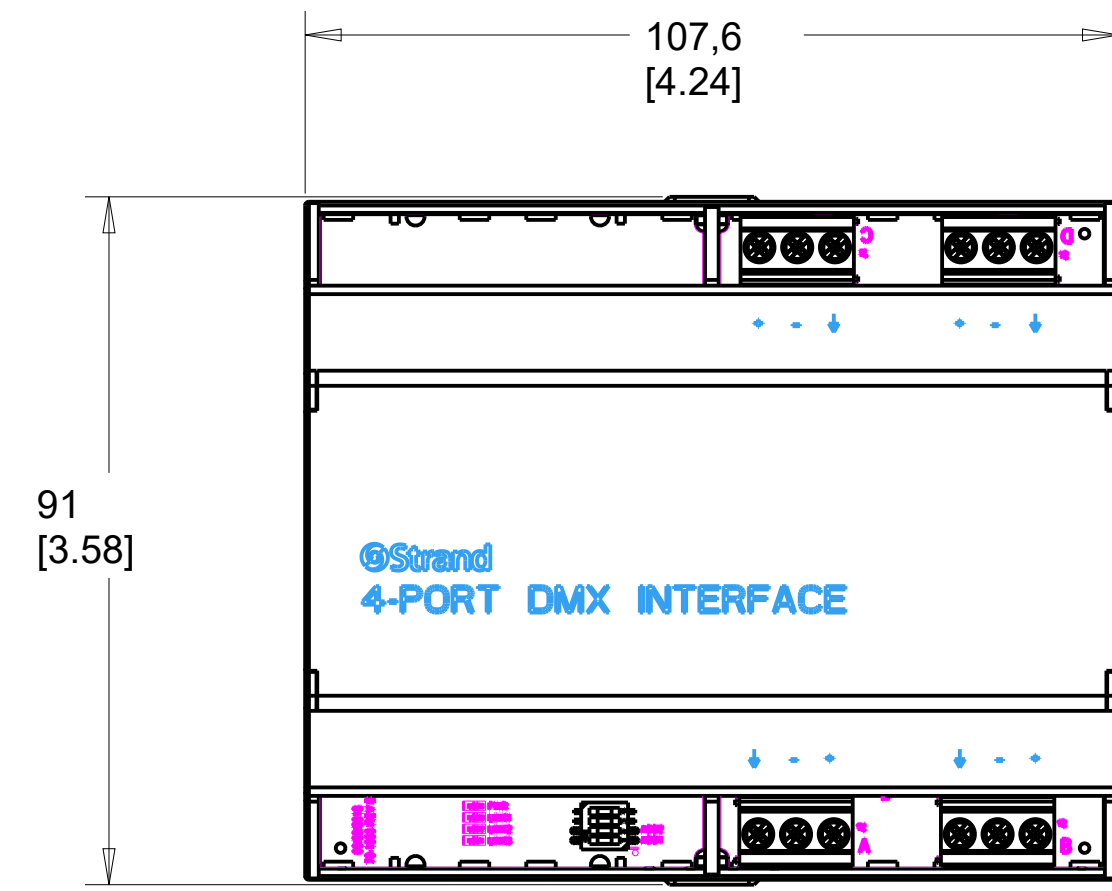

4

1

3

2

1

D

D

C

C

B

B

A

A

NOTES:
 1. DIMENSION UNITS ARE MM/[IN].
 2. MOUNTS TO STANDARD TS35/7.5 DIN RAIL AND UTILIZES 6 SU.
 3. ALLOW ROOM ABOVE AND BELOW THE UNIT WHEN MOUNTING FOR CABLE/WIRE ROUTING.

		GATEWAY 4-PORT DMX MODULE OUTLINE DIMENSION DRAWING			
		Vari-Lite, LLC 10911 PETAL ST. DALLAS, TX 75238	DATE 7/21	SIZE D	REVISION A
© 2020 SIGNIFY HOLDING. ALL RIGHTS RESERVED		SCALE	1.00	CREO 3.0	SHEET 1 OF 1