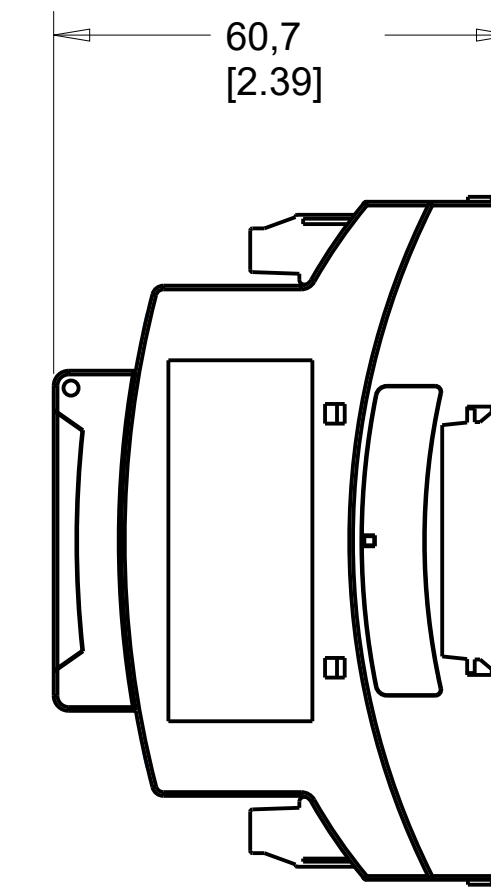

4

1

3

2

1

D

D

C

C

B

B

A

A

NOTES:
 1. DIMENSION UNITS ARE MM/[IN].
 2. MOUNTS TO STANDARD TS35/7.5 DIN RAIL AND UTILIZES 6 SU.
 3. ALLOW ROOM ABOVE AND BELOW THE UNIT WHEN MOUNTING FOR CABLE/WIRE ROUTING.

		GATEWAY 4-PORT DMX MODULE OUTLINE DIMENSION DRAWING			
		Vari-Lite, LLC 10911 PETAL ST. DALLAS, TX 75238	DATE 7/21	SIZE D	REVISION A
© 2020 SIGNIFY HOLDING. ALL RIGHTS RESERVED		SCALE	1.00	CREO 3.0	SHEET 1 OF 1